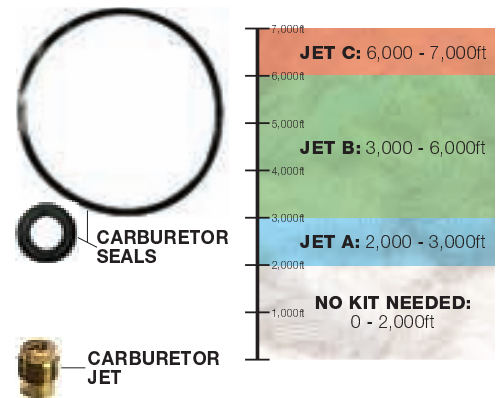

# Onan P4500i Accessories

**Generator Cover:**  
PN: A058U957

**50A Paralleling Kit:**  
PN: A058M290

Parallel two P4500i generators with this 50A parallel cord to double your power

This 50A cord can also be used to parallel P4500i and P2500i generators

## Part Number