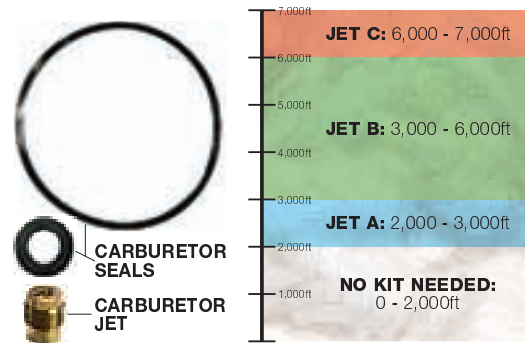

# Onan P2500i Accessories

**Generator Cover:**  
PN: A058U947

**30A Paralleling Kit:**  
PN: A058U945

Parallel two P2500i generators with this 30A parallel cord to double your power

**High Altitude Carburetor Kit:**  
PN: A058V023

## Part Number